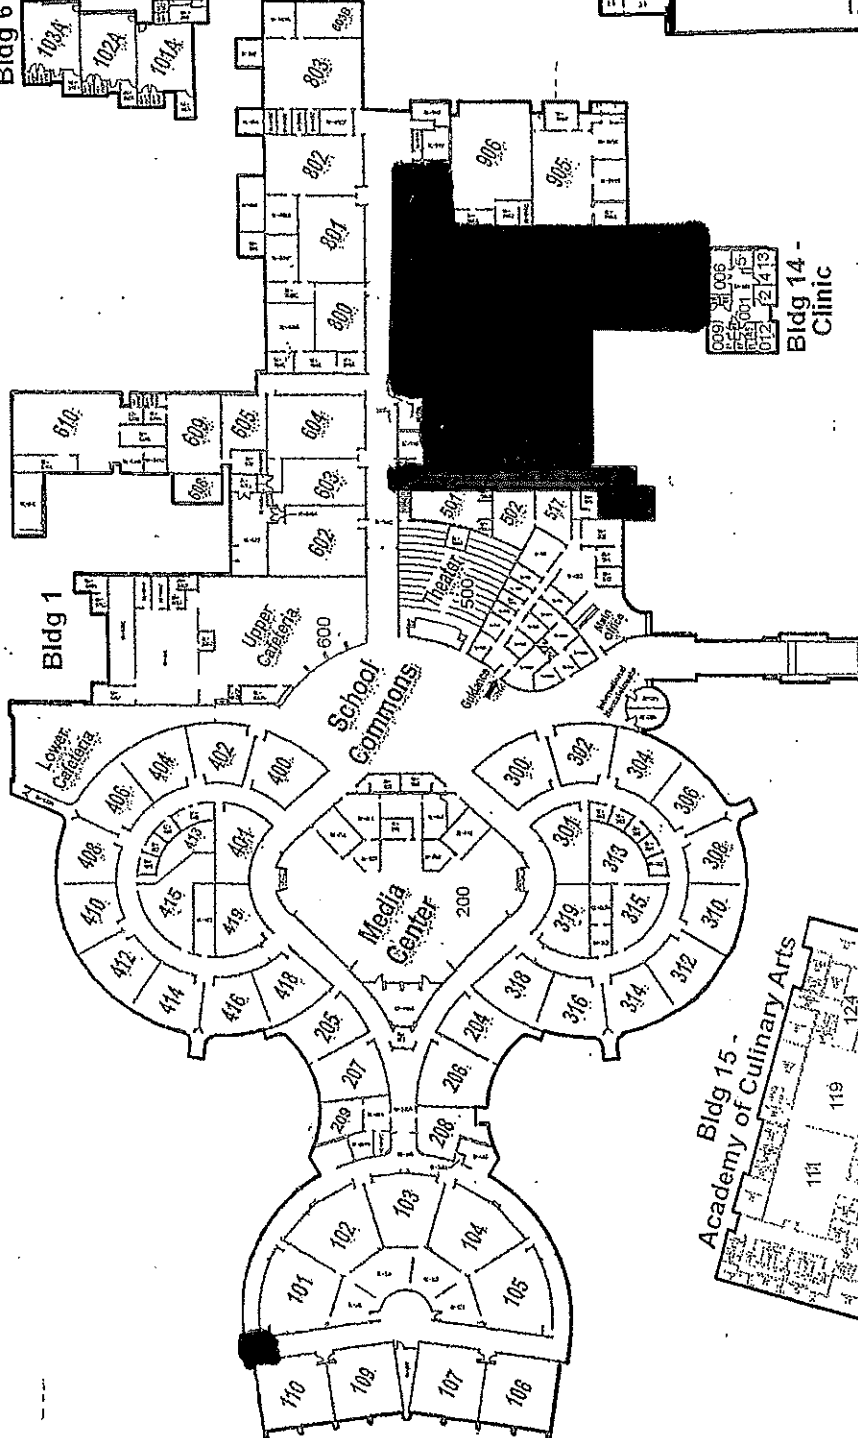

LAND O' LAKES HIGH SCHOOL

20325 Gator Lane
Land O' Lakes, FL 34638

Facilities Map
Semester 1
2017 - 2018

Bldg 13 - Field House

Bldg 7 - Stadium

Bldg 12 - Performing Arts

Bldg 6

Bldg 4 - Gym

Bldg 14 - Clinic

Bldg 15 - Academy of Culinary Arts